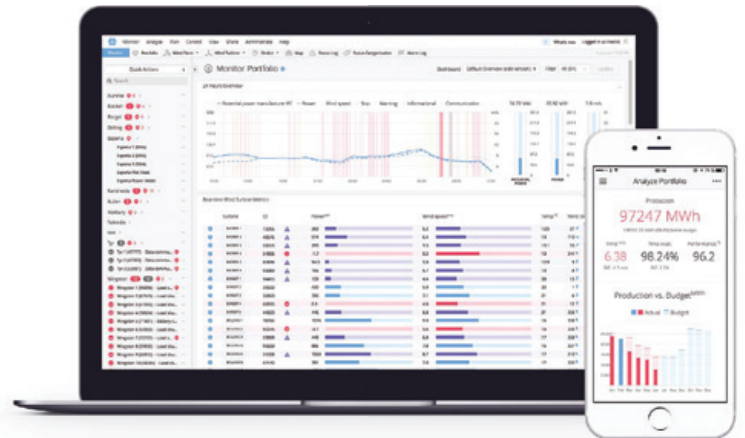

OWNERS

Guarantee you're on track to achieve financial and operational objectives with intuitive dashboards to visualize key trends and metrics, insightful analytics to reveal cost savings, and the tools to make data-driven decisions.

OPERATORS

Equip your team with the state-of-the-art tools to expertly monitor and manage large fleets of assets. Keep a pulse on performance, reduce reaction time to issues, and improve the management of personnel and site visits.

DETECT ISSUES EARLY ON

- Easily monitor large portfolios with a modern, control room style view
- Put a system of custom alerts on 24/7 watch, providing notification immediately when indicators of critical events arise
- Unlock a proactive approach to health management with AI-based predictive analytics

ANALYZE AND OPTIMIZE

- Visualize trends in customizable widgets designed to highlight areas for optimization
- Select data in the Data Studio in order to drill down and investigate underperformance
- Independently track downtime and losses on a granular level to better understand the performance of individual components